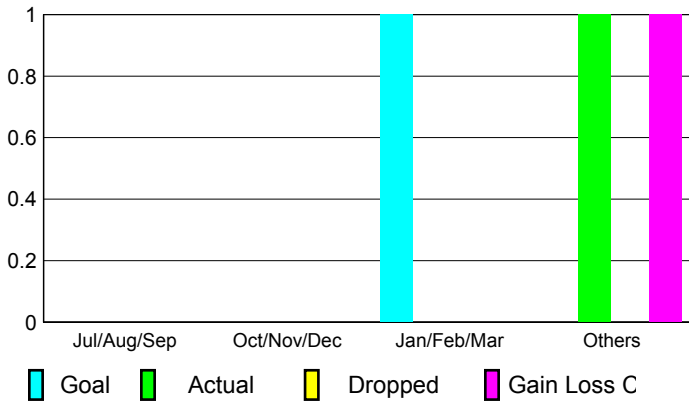

2008-2009 GMT Quarterly Report for District (or Undistricted) District 201V3

GMT: Anthony 'Tony' J Benbow

Location: AUSTRALIA

GMT CA: 7

CLUBS

Club Results 2008-2009

Clubs 2007-2008

Month	New Club Goal	Actual New Clubs	Actual Dropped Clubs	Gain/Loss of Clubs	Gain/Loss of Clubs
Jul/Aug/Sep	0	0	0	0	0
Oct/Nov/Dec	0	0	0	0	0
Jan/Feb/Mar	1	0	0	0	0
Apr/May/June	0	1	0	1	0
Totals	1	1	0	1	0

Club Results 2008-2009

Goal, New, Dropped, Gain/Loss

Comparison of Club Gain/Loss

Current Year Compared to the Previous Year

YTD Status Quo Clubs 2008-2009

Status Quo Clubs Compared to Status Quo Members

MEMBERSHIP

Membership Results 2008-2009

Membership 2007-2008

Month	Net Memb Goal	Actual New Memb	Actual Dropped Memb	Gain/Loss of Memb	Gain/Loss of Memb
Jul/Aug/Sep	0	40	-39	1	3
Oct/Nov/Dec	5	31	-42	-11	-16
Jan/Feb/Mar	30	58	-43	15	6
Apr/May/June	10	66	-74	-8	-20
Totals	45	195	-198	-3	-27