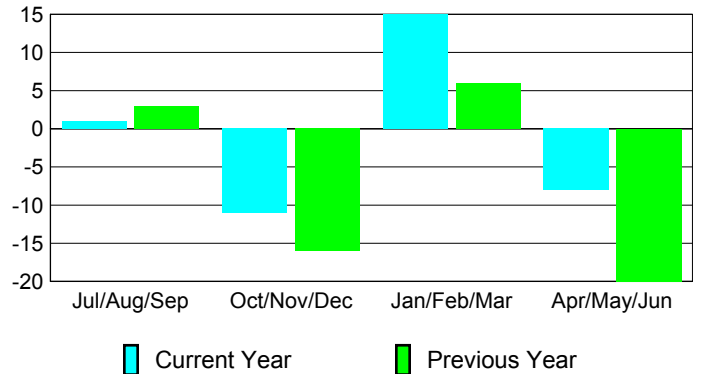

Club Results 2008-2009

Goal, New, Dropped, Gain/Loss

Comparison of Club Gain/Loss

Current Year Compared to the Previous Year

YTD Status Quo Clubs 2008-2009

Status Quo Clubs Compared to Status Quo Members

MEMBERSHIP

Membership Results 2008-2009

Membership 2007-2008

Month	Net Memb Goal	Actual New Memb	Actual Dropped Memb	Gain/Loss of Memb	Gain/Loss of Memb
Jul/Aug/Sep	0	40	-39	1	3
Oct/Nov/Dec	5	31	-42	-11	-16
Jan/Feb/Mar	30	58	-43	15	6
Apr/May/June	10	66	-74	-8	-20
Totals	45	195	-198	-3	-27

Membership Results 2008-2009

Goal, New, Dropped, Gain/Loss

Comparison of Membership Gain/Loss

Current Year Compared to the Previous Year

Gender Comparison 2008-2009

Jul/Aug/Sep

Oct/Nov/Dec

Jan/Feb/Mar

Apr/May/June

Male

Female