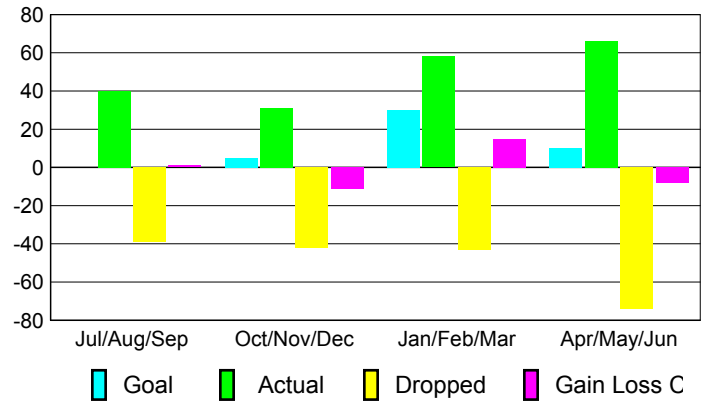

Membership Results 2008-2009

Goal, New, Dropped, Gain/Loss

Comparison of Membership Gain/Loss

Current Year Compared to the Previous Year