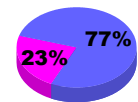

Membership Results 2008-2009

Membership 2007-2008

Month	Net Memb Goal	Actual New Memb	Actual Dropped Memb	Gain/Loss of Memb	Gain/Loss of Memb
Jul/Aug/Sep	0	40	-39	1	3
Oct/Nov/Dec	5	31	-42	-11	-16
Jan/Feb/Mar	30	58	-43	15	6
Apr/May/June	10	66	-74	-8	-20
Totals	45	195	-198	-3	-27

Membership Results 2008-2009

Goal, New, Dropped, Gain/Loss

Comparison of Membership Gain/Loss

Current Year Compared to the Previous Year

Gender Comparison 2008-2009

Jul/Aug/Sep

Oct/Nov/Dec

Jan/Feb/Mar

Apr/May/June

Male

Female